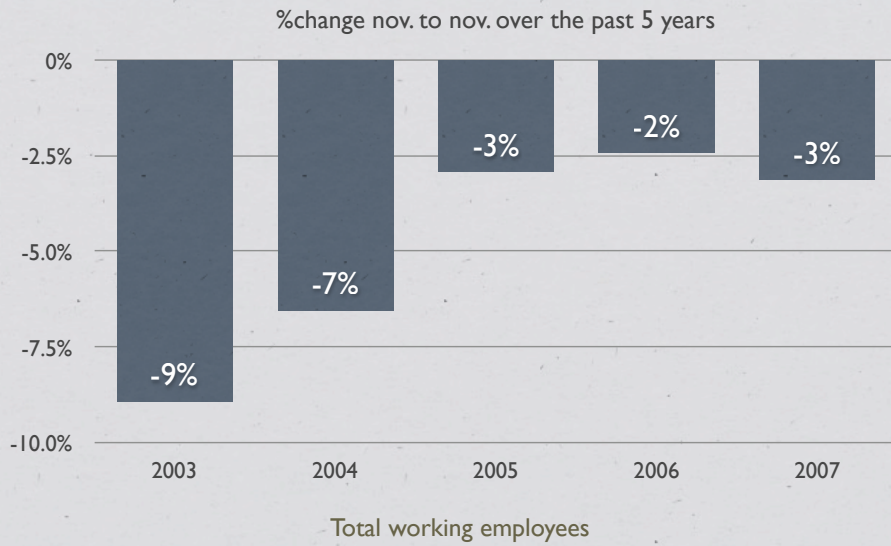

POST MFA CRISIS IN MEXICO

MAQUILA SOLIDARITY NETWORK

FEBRUARY 2008

NATIONAL EMPLOYMENT IN TEXTILE- GARMENT-LEATHER SECTOR

Total working employees

Source: EIM (Encuesta industrial mensual), INEGI www.inegi.gob.mx

NATIONAL EMPLOYMENT IN TEXTILE-GARMENT-LEATHER SECTOR

Source: EIM (Encuesta industrial mensual), INEGI www.inegi.gob.mx

EMPLOYMENT IN KEY STATES

Employment Trends in Textile-Garment-Leather Sector in Mexico