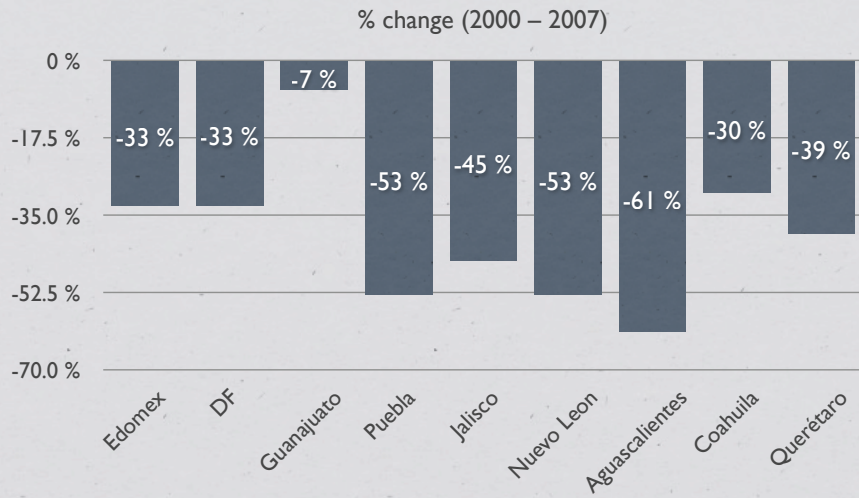

POST MFA CRISIS IN MEXICO

MAQUILA SOLIDARITY NETWORK

FEBRUARY 2008

NATIONAL EMPLOYMENT IN TEXTILE- GARMENT-LEATHER SECTOR

Total working employees

Source: EIM (Encuesta industrial mensual), INEGI www.inegi.gob.mx

NATIONAL EMPLOYMENT IN TEXTILE-GARMENT-LEATHER SECTOR

Source: EIM (Encuesta industrial mensual), INEGI www.inegi.gob.mx

EMPLOYMENT IN KEY STATES

Employment Trends in Textile-Garment-Leather Sector in Mexico

Source: EIM (Encuesta industrial mensual), INEGI www.inegi.gob.mx

EMPLOYMENT IN KEY STATES

Employment Trends in Textile-Garment-Leather Sector in Mexico

Source: EIM (Encuesta industrial mensual), INEGI www.inegi.gob.mx