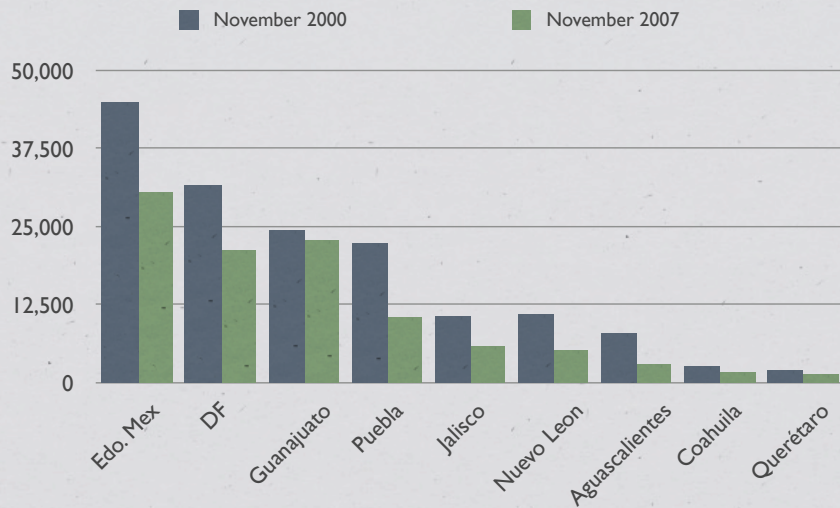

POST MFA CRISIS IN MEXICO

MAQUILA SOLIDARITY NETWORK

FEBRUARY 2008

NATIONAL EMPLOYMENT IN TEXTILE- GARMENT-LEATHER SECTOR

Total working employees

Source: EIM (Encuesta industrial mensual), INEGI www.inegi.gob.mx

NATIONAL EMPLOYMENT IN TEXTILE-GARMENT-LEATHER SECTOR

Source: EIM (Encuesta industrial mensual), INEGI www.inegi.gob.mx

EMPLOYMENT IN KEY STATES

Employment Trends in Textile-Garment-Leather Sector in Mexico