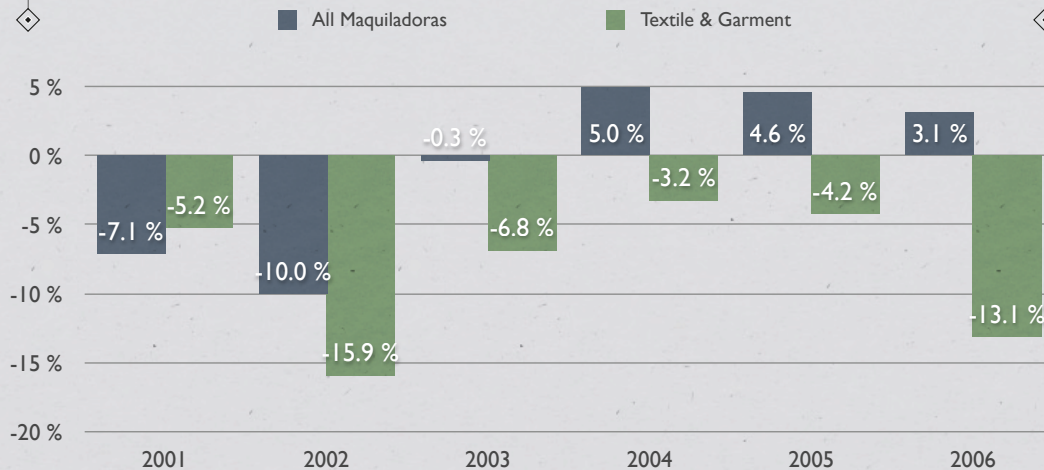

NATIONAL EMPLOYMENT IN TEXTILE-GARMENT-LEATHER SECTOR

Source: EIM (Encuesta industrial mensual), INEGI www.inegi.gob.mx

EMPLOYMENT IN KEY STATES

Employment Trends in Textile-Garment-Leather Sector in Mexico

Source: EIM (Encuesta industrial mensual), INEGI www.inegi.gob.mx

EMPLOYMENT IN KEY STATES

Employment Trends in Textile-Garment-Leather Sector in Mexico

Source: EIM (Encuesta industrial mensual), INEGI www.inegi.gob.mx

EMPLOYMENT IN EXPORT MAQUILADORAS

Change in Employment in Textile & Garment Maquiladoras

Source: INEGI (Estadística de la industria maquiladora de exportación (EIME), 2006 www.inegi.gob.mx)

EMPLOYMENT IN EXPORT TEXTILE & GARMENT MAQUILADORAS 2006