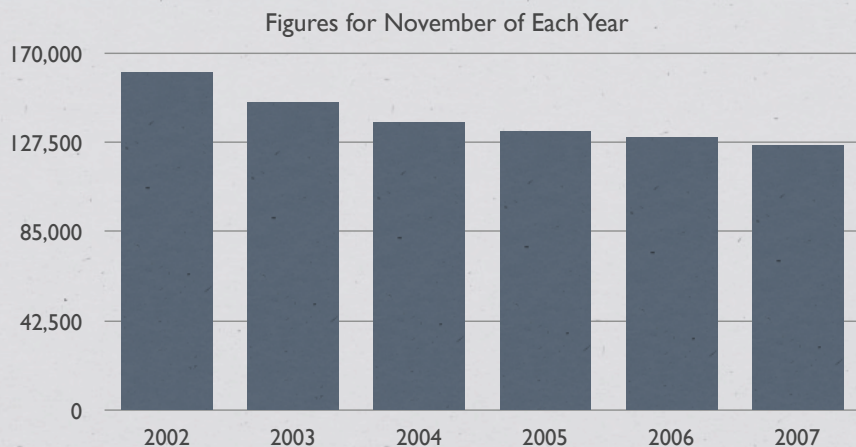

POST MFA CRISIS IN MEXICO

MAQUILA SOLIDARITY NETWORK

FEBRUARY 2008

NATIONAL EMPLOYMENT IN TEXTILE- GARMENT-LEATHER SECTOR

Total working employees

Source: EIM (Encuesta industrial mensual), INEGI www.inegi.gob.mx

NATIONAL EMPLOYMENT IN TEXTILE-GARMENT-LEATHER SECTOR

Source: EIM (Encuesta industrial mensual), INEGI www.inegi.gob.mx

EMPLOYMENT IN KEY STATES

Employment Trends in Textile-Garment-Leather Sector in Mexico