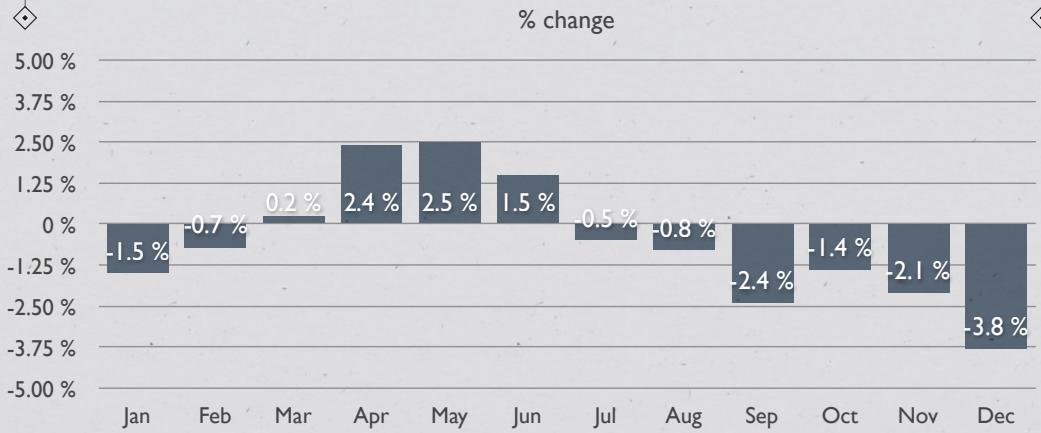

EMPLOYMENT IN EXPORT TEXTILE & GARMENT MAQUILADORAS 2006

Change in Employment in Textile & Garment Maquiladoras for 2006

Source: INEGI (Estadística de la industria maquiladora de exportación (EIME), 2006 www.inegi.gob.mx)